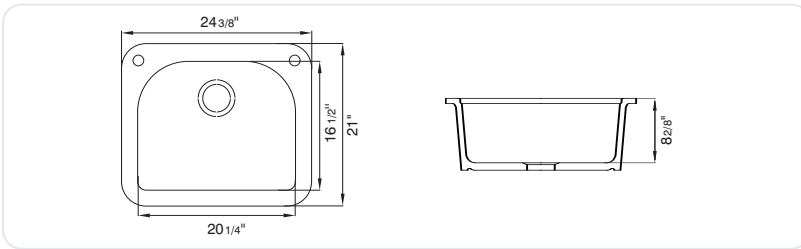

AREZZO

Ceramic Fireclay Single D Bowl
Undersmount

AS-ARID

Features

- Hand finished ceramic fireclay
- High gloss finish
- Scratch and stain resistant
- Resistant to commonly use chemicals and detergents
- Bowl depth 8"